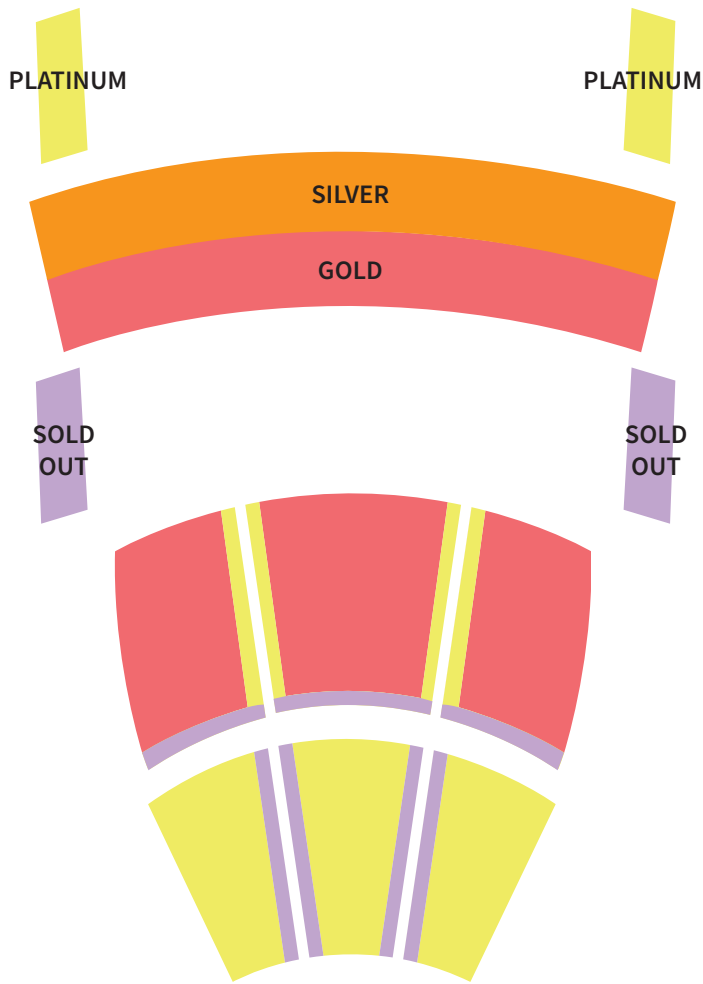

# 2022-2023 SEASON

**All Concerts Held at  
SAFE Credit Union  
Performing Arts  
Center**